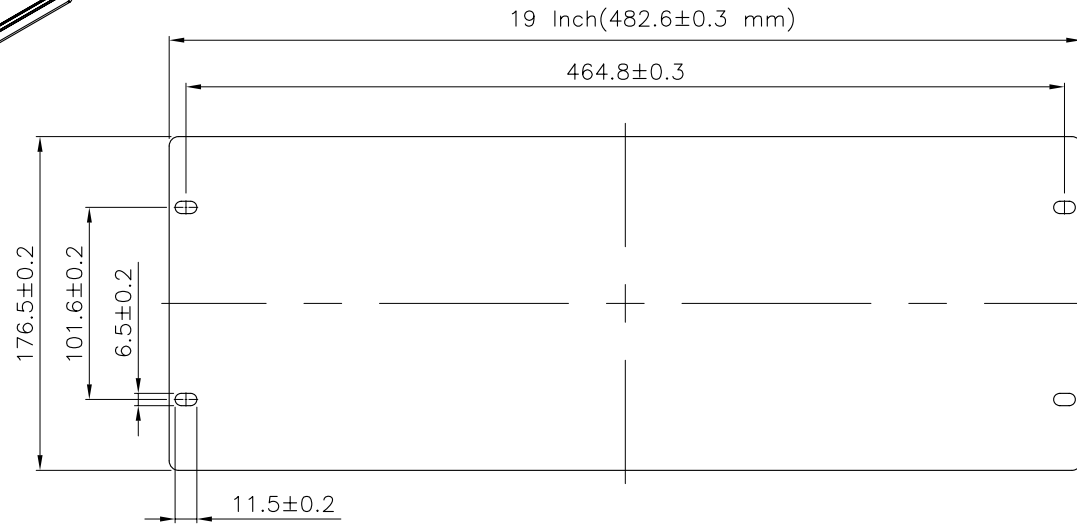

SCALE 1/5

Specification :

Material :
 1. Panel : SPCC, 1.5 mm thickness with Black color painted.

	DSGN	Wei	18.JUN.2009	ITEM NO: JE314/4
	CHK	kli	18.JUN.2009	
UNIT	M/M	APPR	Yty	4 unit Blank Panel,BK
SCALE	1/4	Velocity		
DWG NO:	JE314/4			